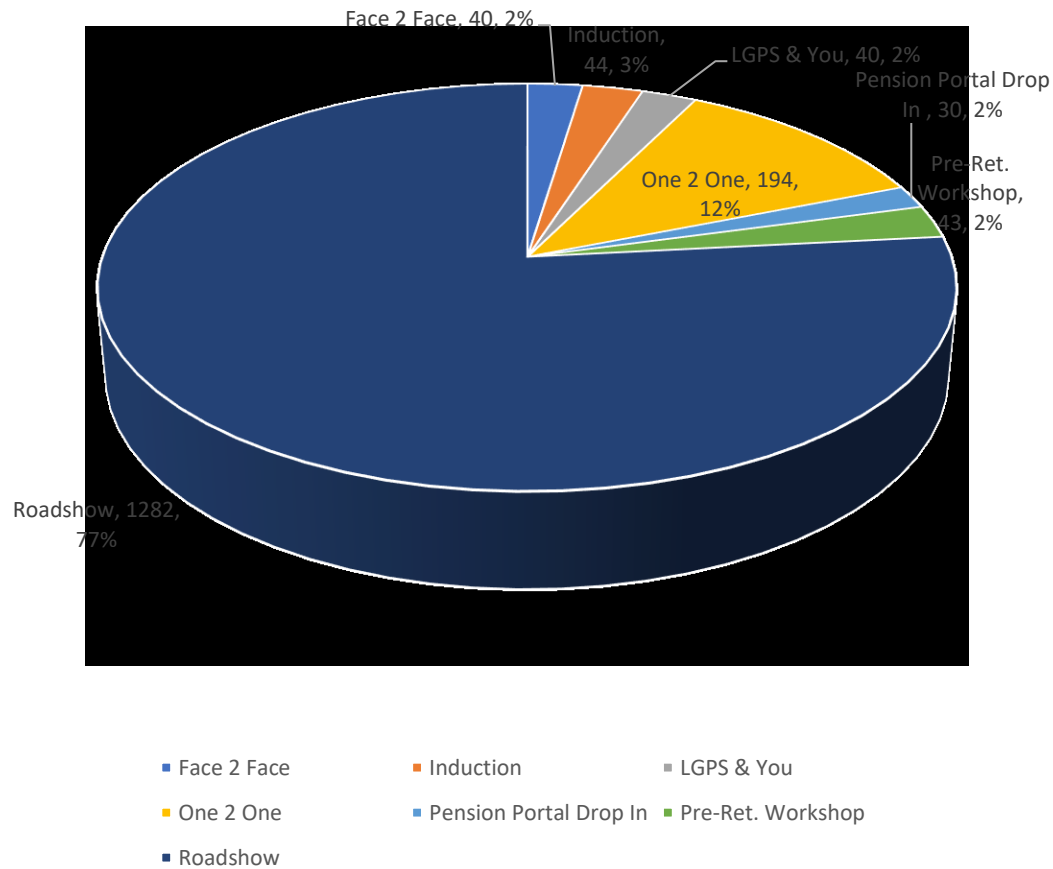

Appendix B: Member Services Team Stats - Events attended 1st July 2019 to 30th September

Event Type	Attendance
Face 2 Face	40
Induction	44
LGPS & You	40
One 2 One	194
Pension Portal Drop In	30
Pre-Ret. Workshop	43
Roadshow	1282
Total	1673